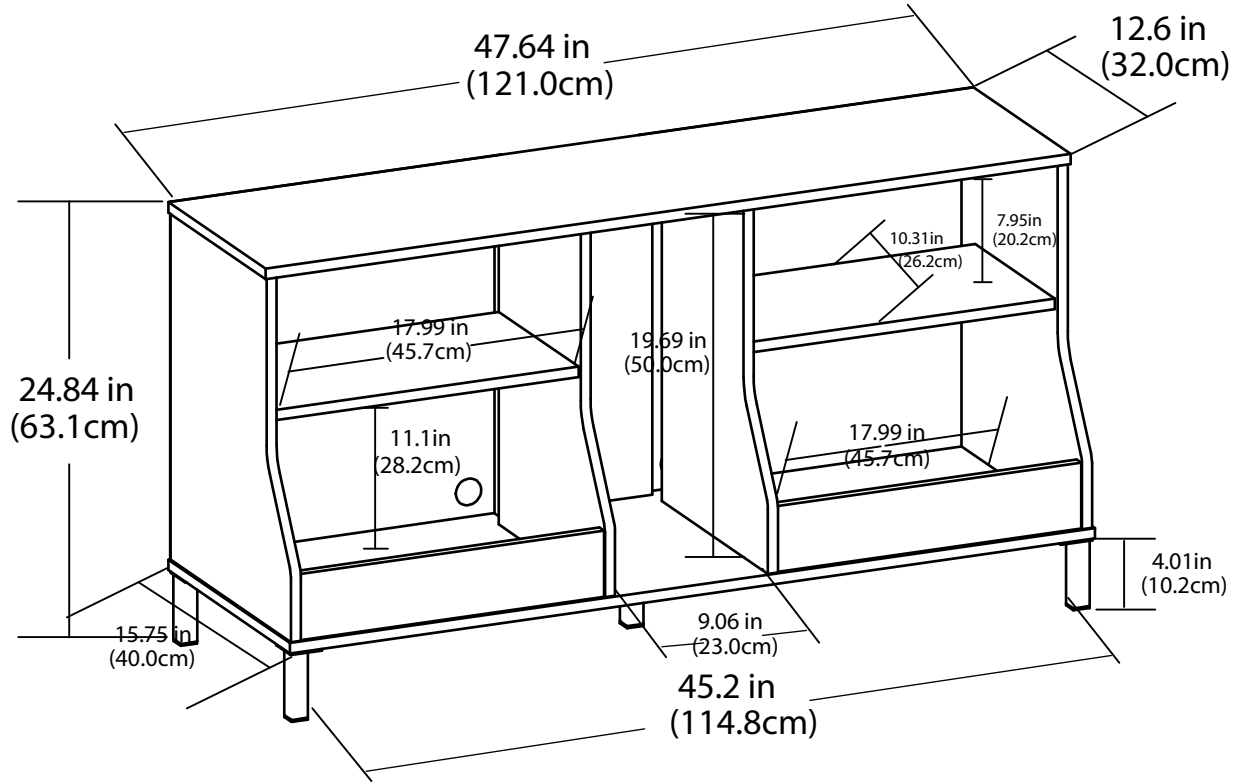

# Youth Gaming Media Console

MODEL NO : 8950015COM / 8950407COM

OVERALL PRODUCT SIZE(in inches)

24.84 in. H x 47.64 in. W x 15.75 in. D

Unit Net Weight : 49.06 lbs (22.3KG)

Wood Breakdown: PB: 96% , MDF: 4%

## MAXIMUM WEIGHT CAPACITIES